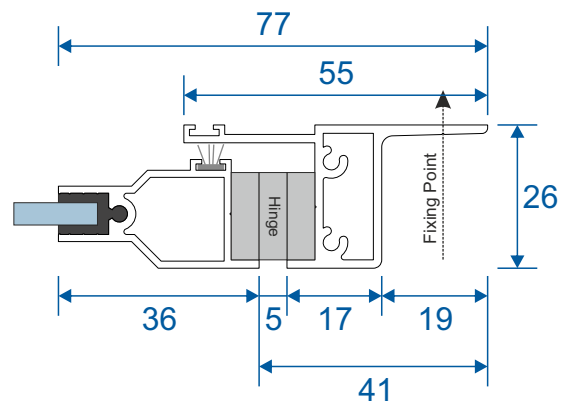

Frame Sections

Single Top Hung Friction Hinge Opener - Face Fix