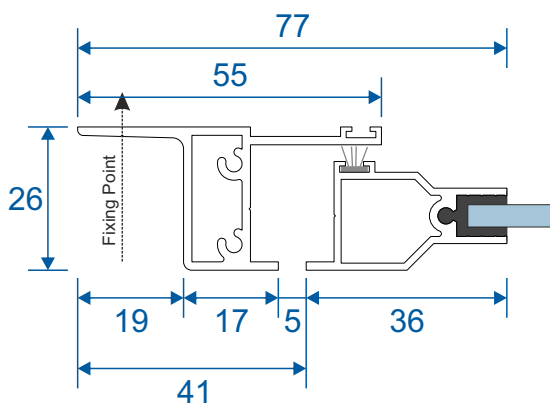

Frame Sections

Single Side Hung Friction Hinge Opener - Face Fix