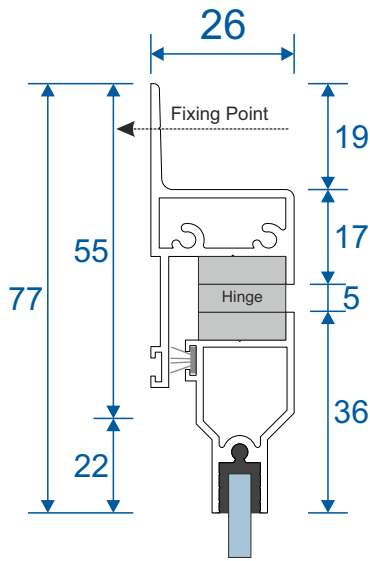

## Single Side Hung Butt Hinge Opener - Face Fix

Single Butt Hinged  
Max Opening Angle: 170°±

## Double Side Hung Butt Hinge Opener - Face Fix

Double Butt Hinged  
Max Opening Angle: 170°±

# Frame Sections

## Single Side Hung Friction Hinge Opener - Face Fix

Single Friction Hinged  
Max Opening Angle:  $65^{\circ} \pm$