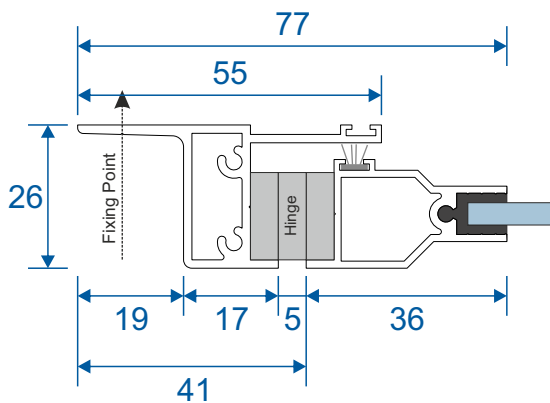

Frame Sections

Single Top Hung Friction Hinge Opener - Face Fix