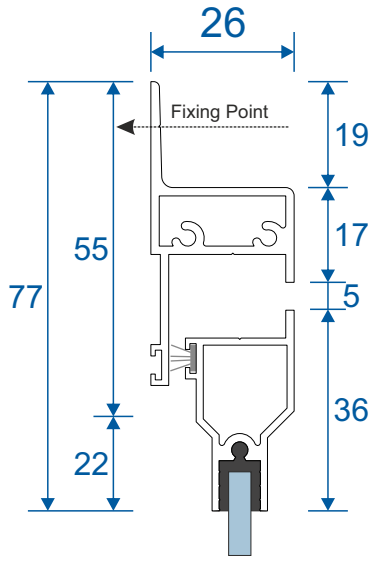

## Single Side Hung Butt Hinge Opener - Face Fix

Single Butt Hinged  
Max Opening Angle: 170°±

## Double Side Hung Butt Hinge Opener - Face Fix

Double Butt Hinged  
Max Opening Angle: 170°±