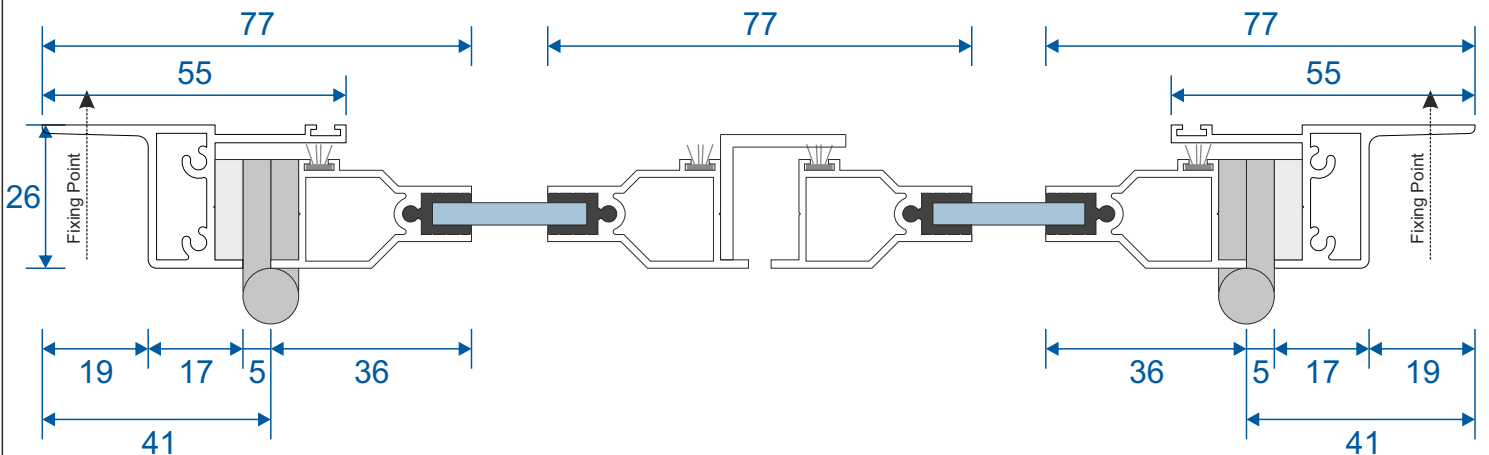

## Single Side Hung Butt Hinge Opener - Face Fix

Single Butt Hinged  
Max Opening Angle: 170°±

# Frame Sections

## Double Side Hung Butt Hinge Opener - Face Fix

Double Butt Hinged  
Max Opening Angle: 170°±