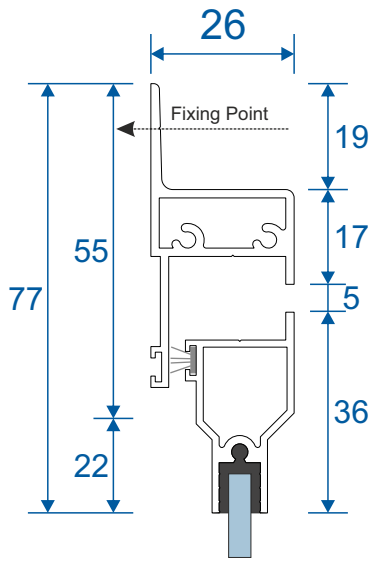

## Single Side Hung Butt Hinge Opener - Face Fix

Single Butt Hinged  
Max Opening Angle: 170°±