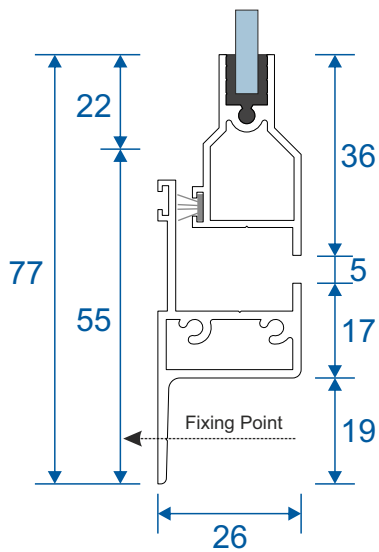

# Frame Sections

## Single Side Hung Butt Hinge Opener - Face Fix

Single Butt Hinged  
Max Opening Angle: 170°±