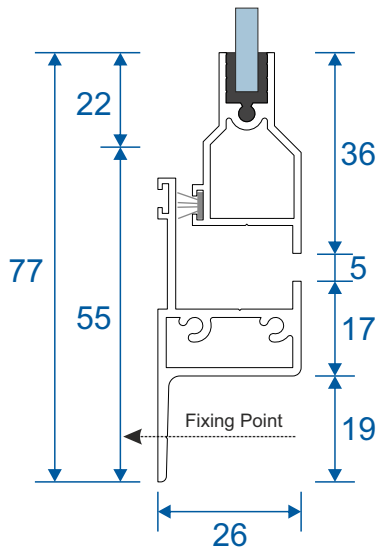

## Single Side Hung Butt Hinge Opener - Face Fix

Single Butt Hinged  
Max Opening Angle: 170°±

# Frame Sections

## Double Side Hung Butt Hinge Opener - Face Fix

Double Butt Hinged  
Max Opening Angle: 170°±