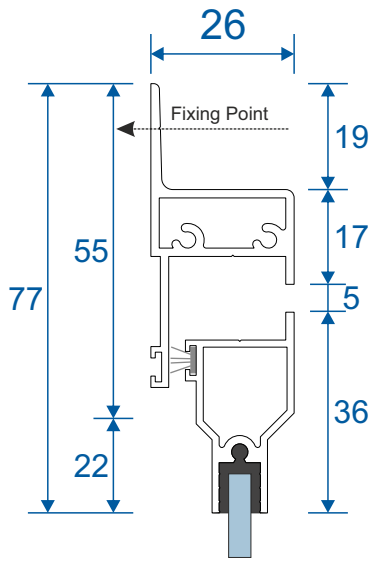

## Double Side Hung Butt Hinge Opener - Face Fix

Double Butt Hinged  
Max Opening Angle: 170°±

## Single Side Hung Friction Hinge Opener - Face Fix

Single Friction Hinged  
Max Opening Angle:  $65^{\circ} \pm$

# Frame Sections

## Single Top Hung Friction Hinge Opener - Face Fix

Single Friction Hinged  
Max Opening Angle:  $65^\circ \pm$