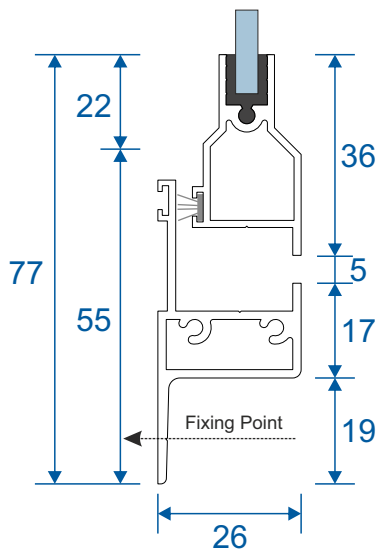

Frame Sections

Single Top Hung Friction Hinge Opener - Face Fix