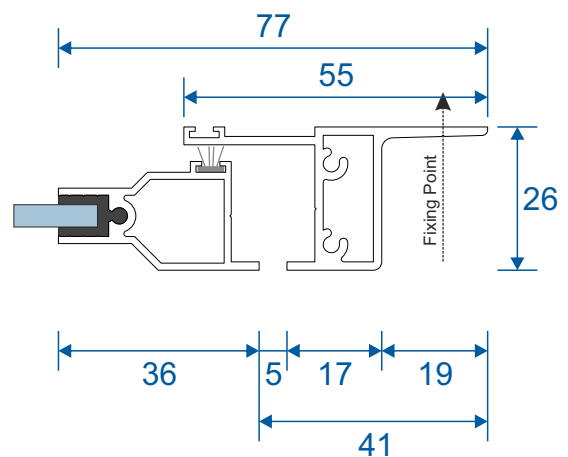

# Frame Sections

## Single Side Hung Butt Hinge Opener - Face Fix

Single Butt Hinged  
Max Opening Angle: 170°±