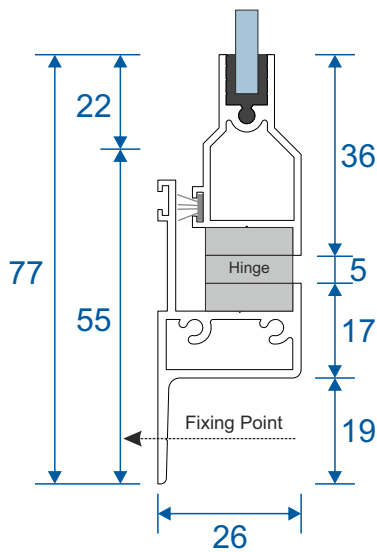

## Single Side Hung Butt Hinge Opener - Face Fix

Single Butt Hinged  
Max Opening Angle: 170°±

## Double Side Hung Butt Hinge Opener - Face Fix

Double Butt Hinged  
Max Opening Angle: 170°±

# Frame Sections

## Single Side Hung Friction Hinge Opener - Face Fix

Single Friction Hinged  
Max Opening Angle:  $65^{\circ} \pm$