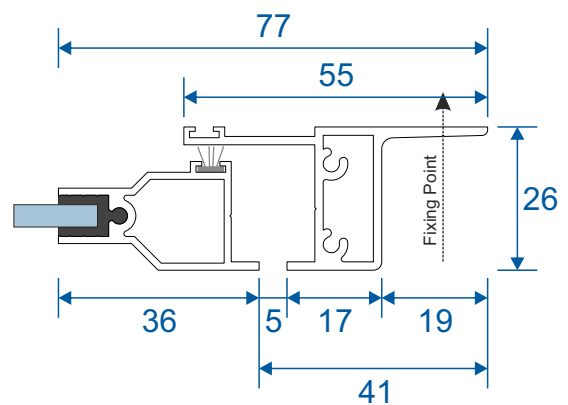

Frame Sections

Single Side Hung Friction Hinge Opener - Face Fix