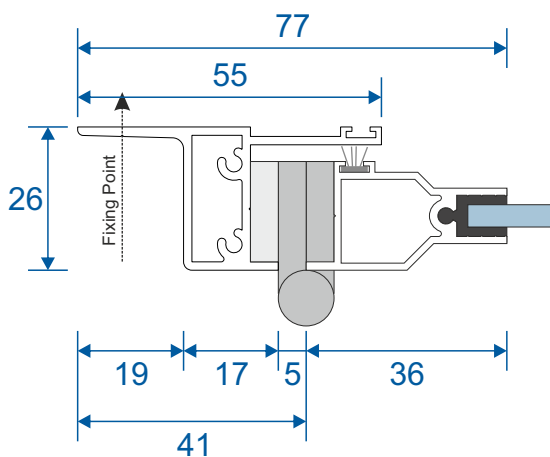

# Frame Sections

## Single Side Hung Butt Hinge Opener - Face Fix

Single Butt Hinged  
Max Opening Angle: 170°±